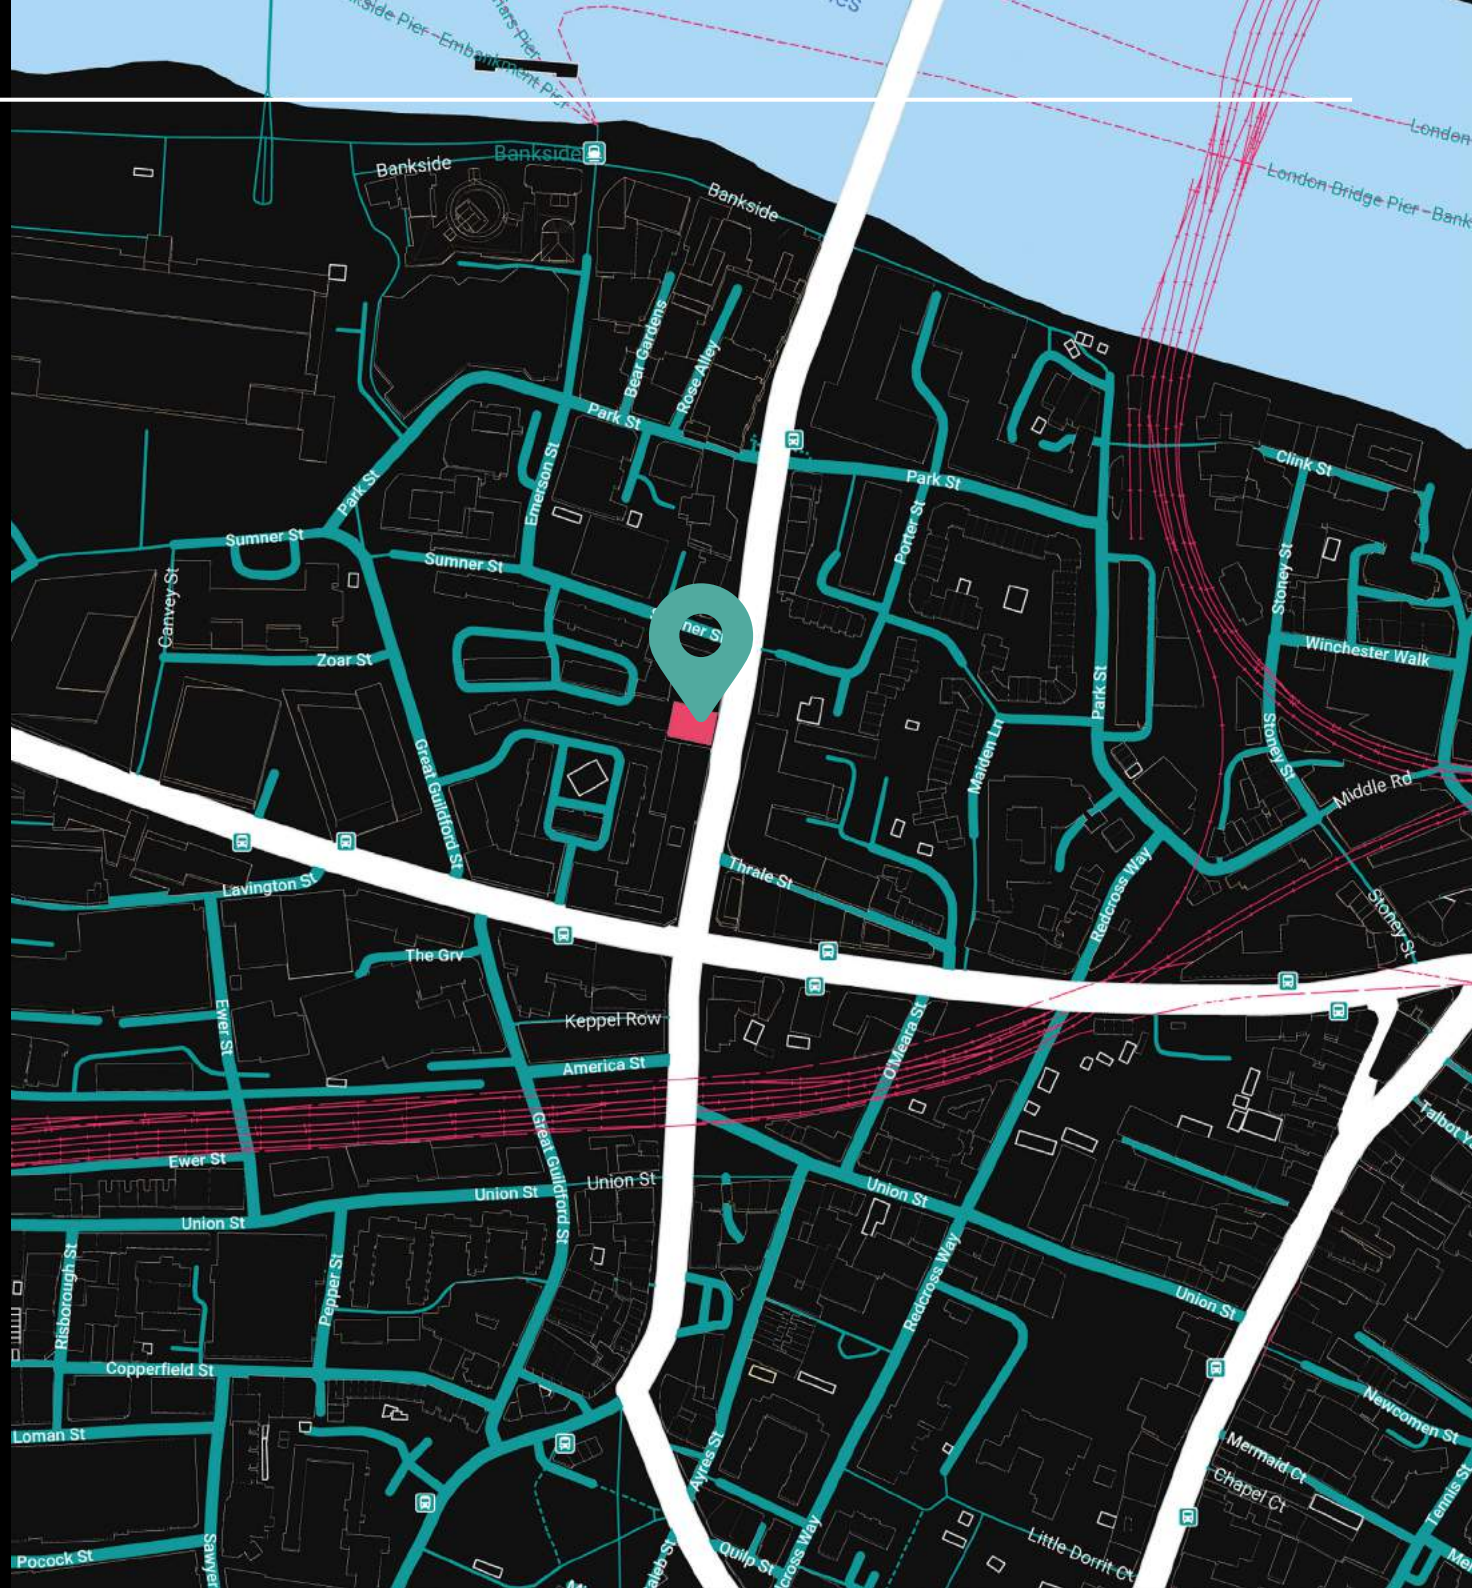

Based on Southwark Bridge Road, created in 1819 to provide access to the Thames, Notcutt House is immersed in the delights south of the river. Before Southwark Bridge Road existed, though, this area was known as Liberty of the Clink and was a hotbed of activities that were prohibited elsewhere in the city, including theatre.

Remnants of this legacy remain nearby Notcutt House, including Shakespeare's Globe, the former site of The Clink, and The Rose. The area's industrial past is also represented, with converted warehouses, sawmills, and breweries seemingly on every corner.

THE BOUTIQUE COLLECTION

Map location

LOCATION

Notcutt House is centrally located between London Bridge and Southwark, a hugely popular area of London.

It's just south of Southwark Bridge and is easily reached via the underground, with nearby tube stations including Southwark, Borough, and London Bridge. It's also a cyclist-friendly workspace, so you can commute by bike easily if you'd prefer.

TAKE A THAMES WALK

You're also just three minutes on foot from the bank of the Thames, where you can take a river-side walk towards the South Bank or Tower Bridge.

WE RECOMMEND

 Flat Iron Square

 Bala Baya UK