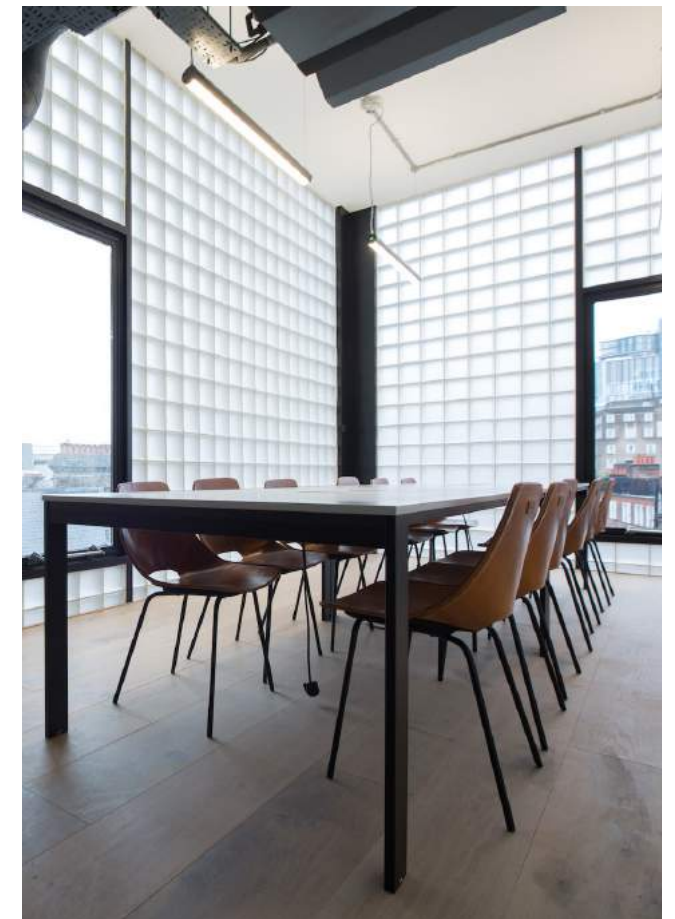

THE BOUTIQUE COLLECTION

Choose your workspace

FEATURES AND FACILITIES

- Dog-friendly
- Reception
- Barista-style coffee
- WiFi
- Disabled access
- Business-grade fibre-optic broadband
- Rent, business rates, utilities, service charge, and building insurance inclusive
- Daily cleaning and general building maintenance
- Hand sanitising stations
- Air conditioning, air filtration and fresh airflow
- VoIP telephony
- 24-hour access
- Part of The Boutique Members Club
- Break-out areas
- Cyclist-friendly
- Unbranded workspace
- Networking opportunities
- Fully furnished
- Mailing and trading address

CHOOSE YOUR WORKSPACE

	Private Offices A collection of high-quality private flexible serviced offices.
	Meeting Rooms Thoughtfully-designed meeting rooms available on-demand.
	Event Space Host your next event in our unique event spaces.
	Membership This workplace is part of the Boutique Members Club, work remotely from the lounges from just £70 per month.
	Membership + Virtual Office Enjoy a professional trading address with the flexibility to work in any of our Boutique Members Club lounges.